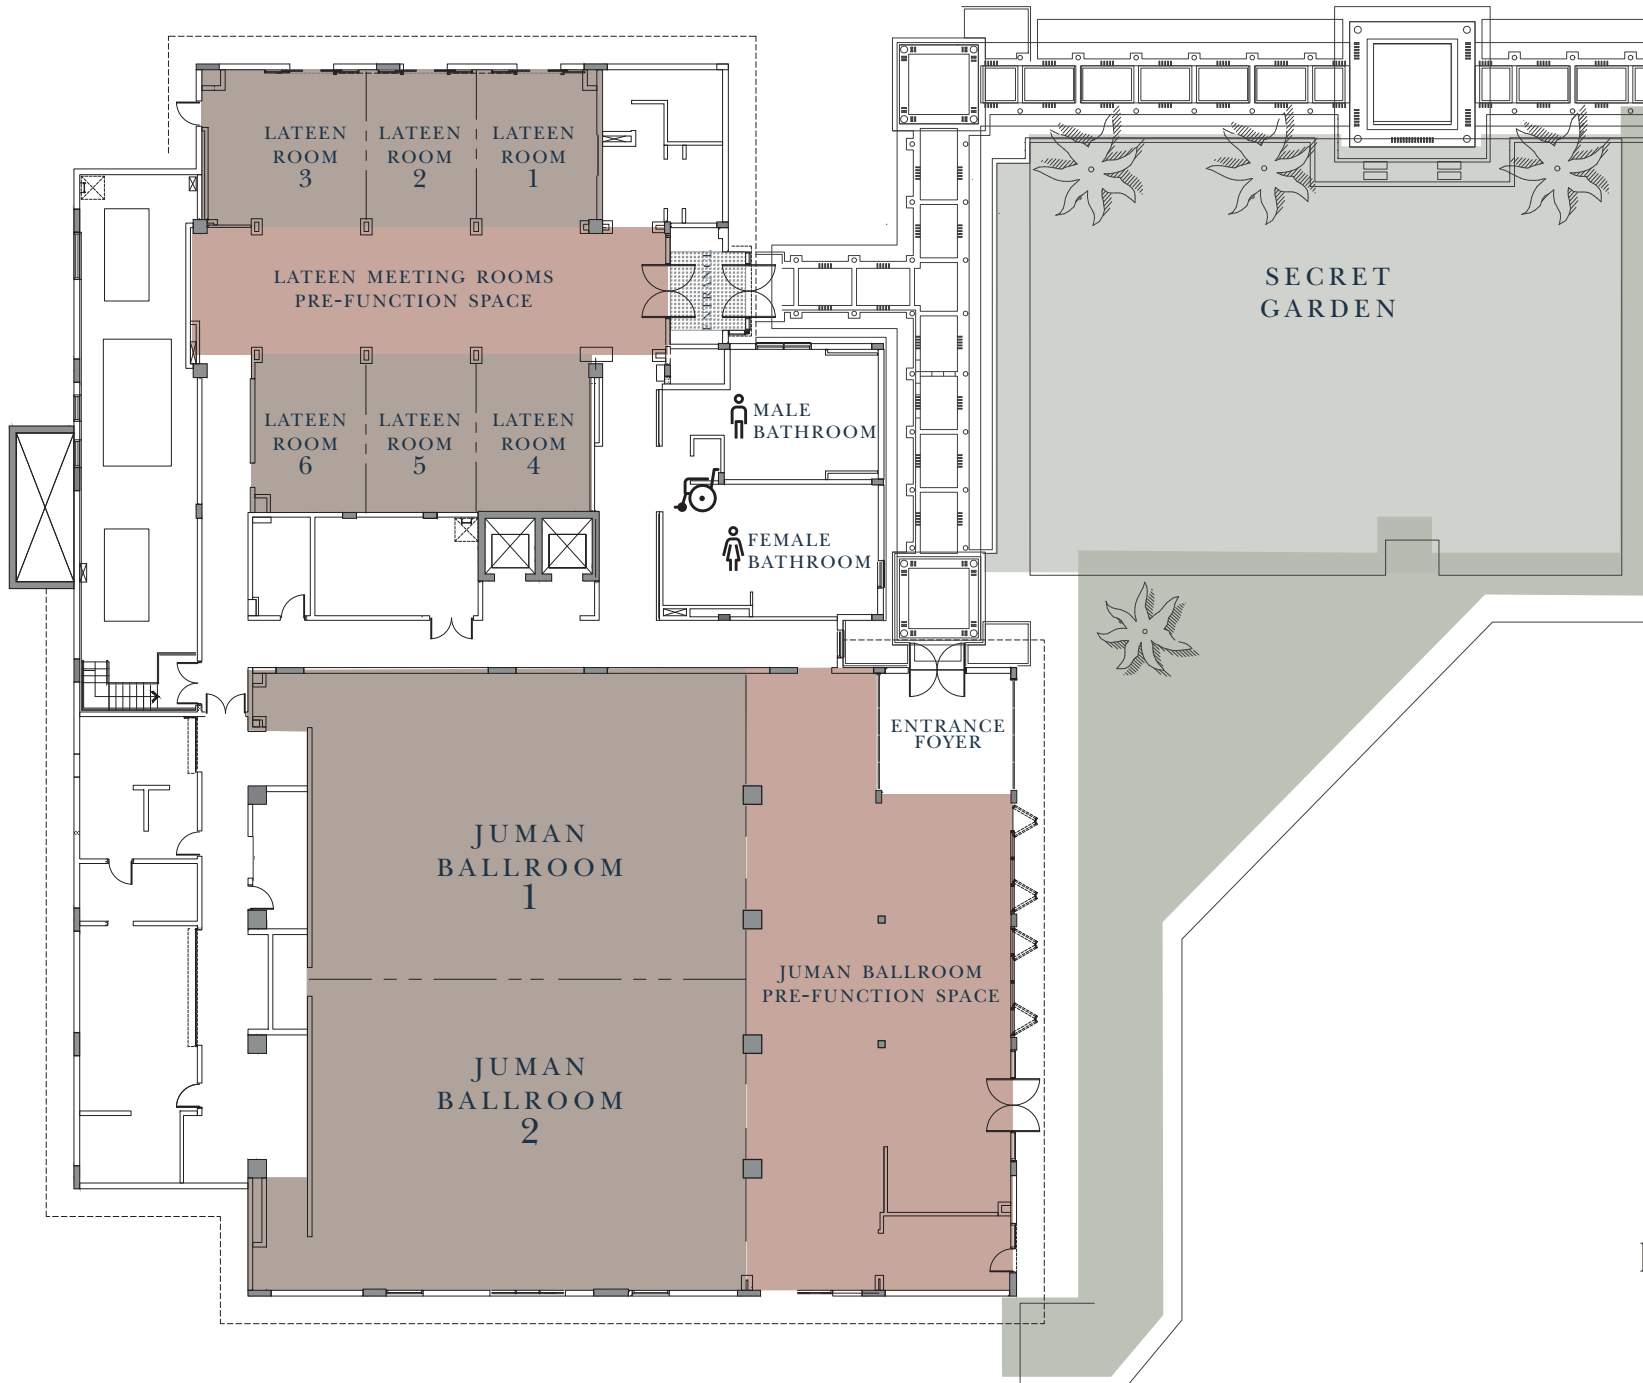

EVENTS FACILITY LAYOUT

JUMAN BALLROOM 1 & 2

INTERCONTINENTAL®

RAS AL KHAIMAH
MINA AL ARAB RESORT & SPA

LATEEN MEETING SPACE

DANA BOARDROOM 1 & 2